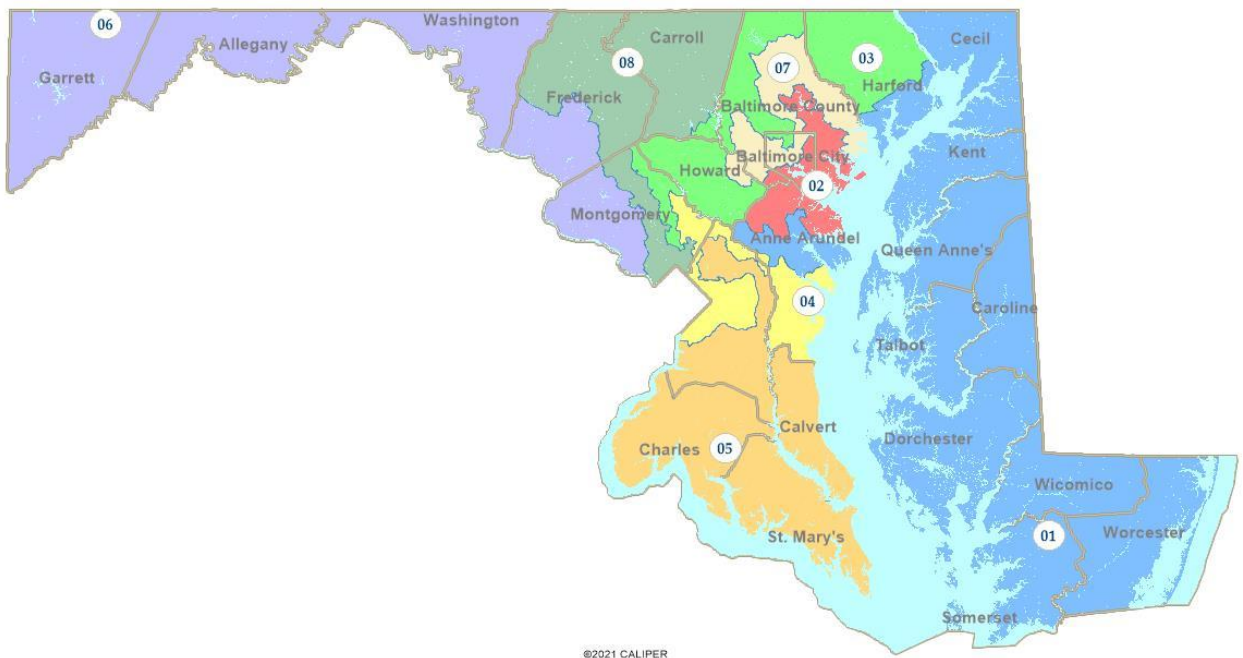

Maryland General Assembly Legislative Redistricting Advisory

November 23, 2021

Note: The Legislative Redistricting Advisory Commission adopted a final map on November 23, 2021. Click the map to view the interactive map.

LRAC Final Recommended Congressional District Map

(click on map for interactive version)

Download:

[Plan Components Report](#)

[PDF-Map](#)

[Block Equivalency File
Download](#)

[ShapeFile Download](#)

To submit comments, email testimony_LRAC@mlis.state.md.us